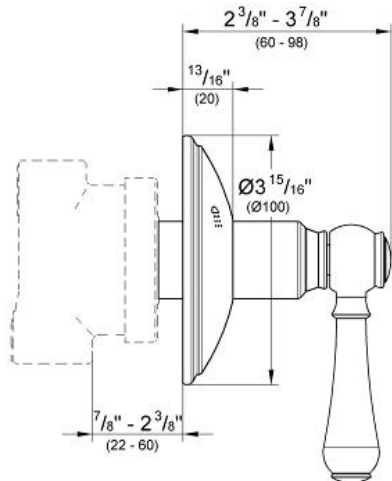

GENEVA 3-Way Diverter Trim

MODEL # 19225000

Pure Freude an Wasser

GROHE

GROHE America, Inc | 200 North Gary Avenue, Suite G, Roselle, IL 60172
Phone: +1 (800) 444-7643 | Fax: +1 (800) 225-2778 | us-customerservice@grohe.com

Product Description: 3-Way Diverter Trim

Standard Specification:

- Lever handle
- For use with Diverter Rough-In Valve (29 714)
- Without concealed body
- Adjustable installation depth
- Adjustable installation depth: 7/8" - 2 3/8"
- **GROHE StarLight** chrome finish